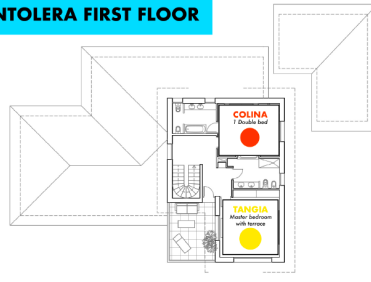

ROOMS ATTRIBUTION

CAPACITY:

Total of rooms: **29 Rooms**

Total of beds: **55 Beds**

* 20 Double beds

* 35 Single beds

All rooms are equipped with bathrooms and air conditioner

VENTOLERA FIRST FLOOR

VENTOLERA GROUND FLOOR

LOS MUROS Indep. Room

LOS MUROS SUPERIOR LEVEL

PLANTA ALTA

LOS MUROS INFERIOR LEVEL

PLANTA SEMISOTANO

APARTAMENTO DEBAJO
ESCALERA DE BAJADA

RESIDENCIA FIRST FLOOR access with a lift