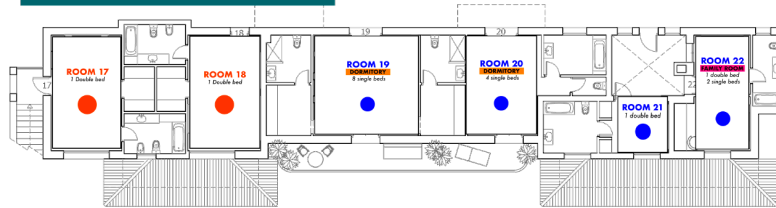

ROOMS ATTRIBUTION

CAPACITY:

Total of rooms: **29 Rooms**

Total of beds: **55 Beds**

* 20 Double beds

* 35 Single beds

All rooms are equipped with bathrooms and air conditioner

VENTOLERA FIRST FLOOR

VENTOLERA GROUND FLOOR

LOS MUROS Indep. Room

LOS MUROS SUPERIOR LEVEL

PLANTA ALTA

LOS MUROS INFERIOR LEVEL

PLANTA SEMISOTANO

APARTAMENTO DEBAJO
ESCALERA DE BAJADA

RESIDENCIA FIRST FLOOR access with a lift