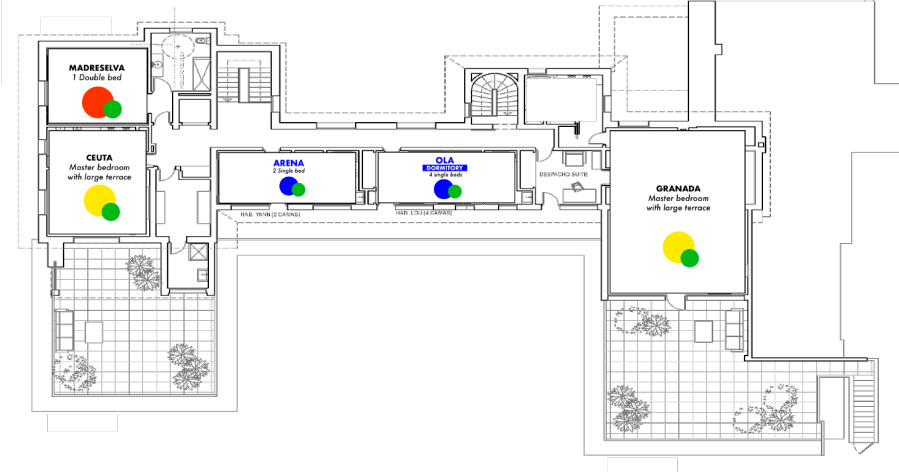

ROOMS ATTRIBUTION

CAPACITY:

Total of rooms: **29 Rooms**

Total of beds: **55 Beds**

* 20 Double beds

* 35 Single beds

All rooms are equipped with bathrooms and air conditioner

VENTOLERA FIRST FLOOR

VENTOLERA GROUND FLOOR

LOS MUROS Indep. Room

LOS MUROS SUPERIOR LEVEL

PLANTA ALTA

LOS MUROS INFERIOR LEVEL

PLANTA SEMISOTANO

APARTAMENTO DEBAJO
ESCALERA DE BAJADA

RESIDENCIA FIRST FLOOR access with a lift