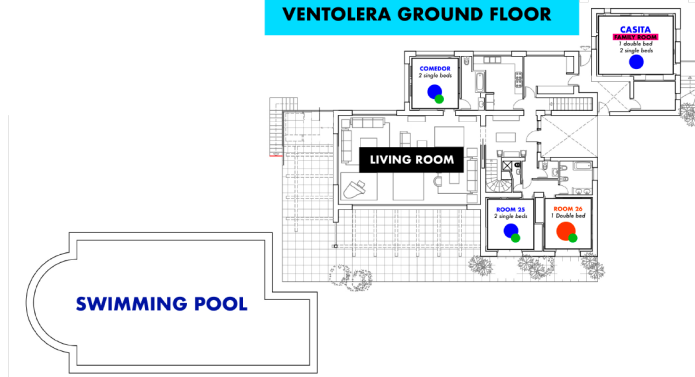

ROOMS ATTRIBUTION

CAPACITY:

Total of rooms: **29 Rooms**

Total of beds: **55 Beds**

* 20 Double beds

* 35 Single beds

All rooms are equipped with bathrooms and air conditioner

VENTOLERA FIRST FLOOR

VENTOLERA GROUND FLOOR

LOS MUROS Indep. Room

LOS MUROS SUPERIOR LEVEL

PLANTA ALTA

LOS MUROS INFERIOR LEVEL

PLANTA SEMISOTANO

APARTAMENTO DEBAJO
ESCALERA DE BAJADA

RESIDENCIA FIRST FLOOR access with a lift