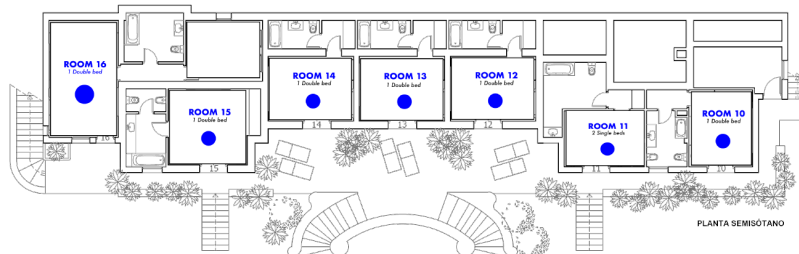

ROOMS ATTRIBUTION

CAPACITY:

Total of rooms: **29 Rooms**

Total of beds: **55 Beds**

* 20 Double beds

* 35 Single beds

All rooms are equipped with bathrooms and air conditioner

VENTOLERA FIRST FLOOR

VENTOLERA GROUND FLOOR

LOS MUROS Indep. Room

LOS MUROS SUPERIOR LEVEL

PLANTA ALTA

LOS MUROS INFERIOR LEVEL

PLANTA SEMISOTANO

APARTAMENTO DEBAJO
ESCALERA DE BAJADA

RESIDENCIA FIRST FLOOR access with a lift